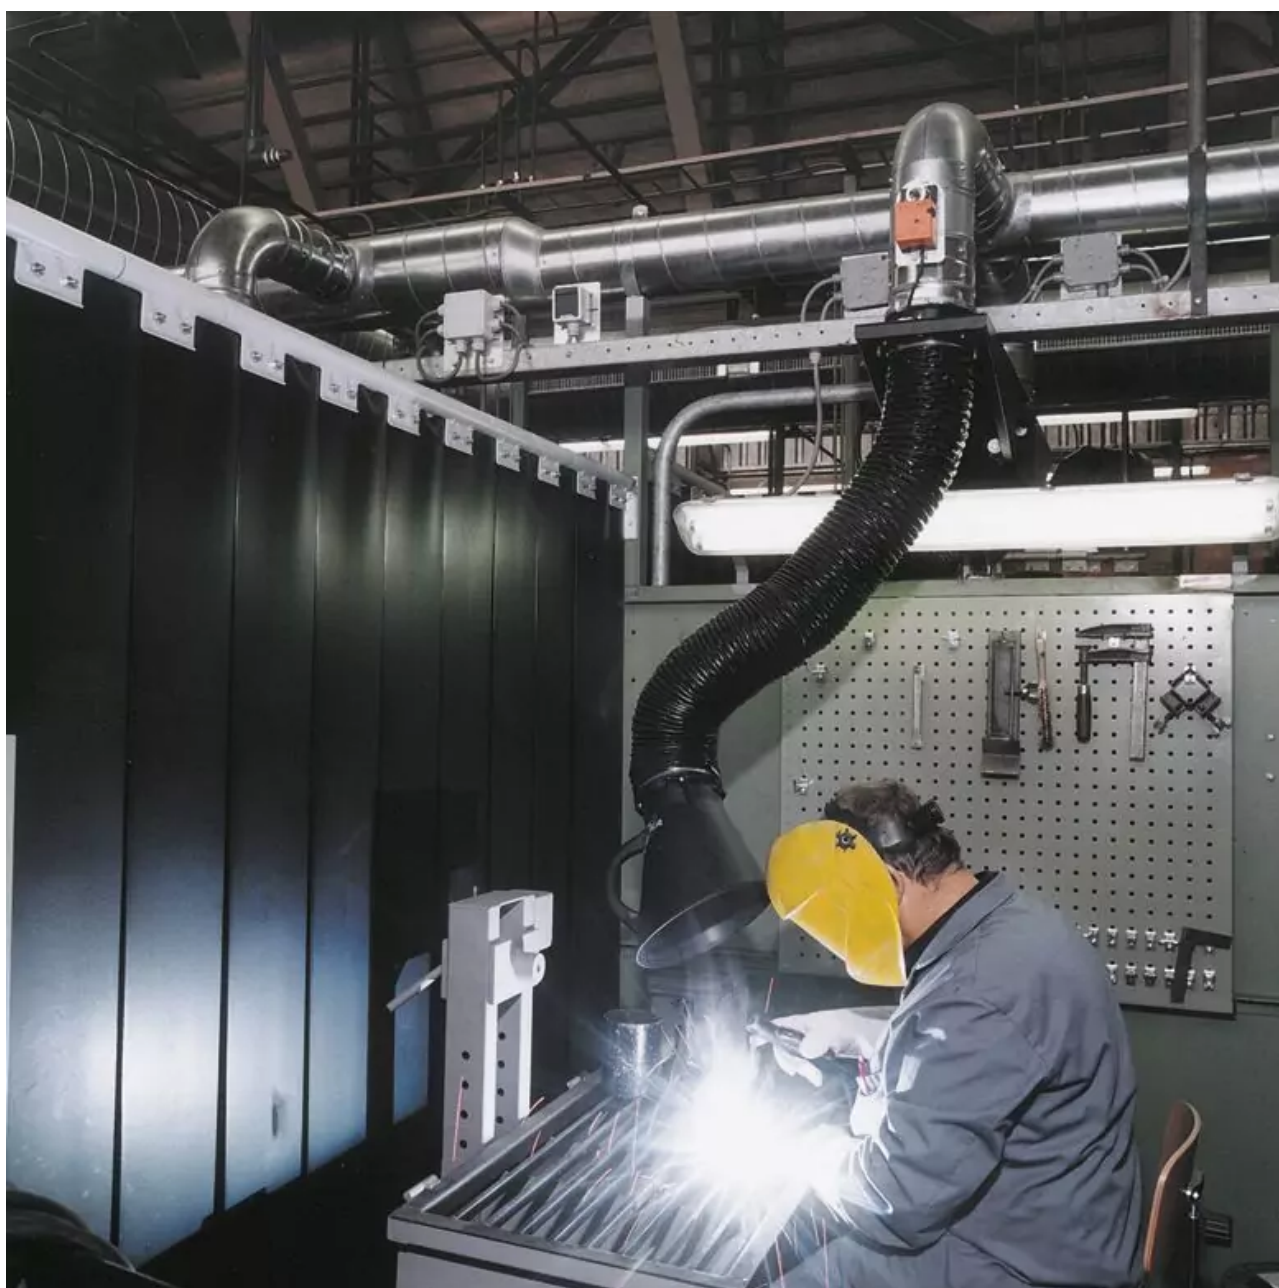

The air purifiers

TEKA

Telescopic suction arm, diam.100mm, hose type

(Page: 1 for product 97616100)

Description

Product No.: 97616100

€910.00*

excluding VAT

Telescopic suction arm, diam.100mm, hose type

The telescopic suction arm is extensible from 1.20 to 2.06 m in its length and fitted with a metal hood with built-in throttle. Due to the little space required, they are optimally appropriate to be applied in training and education centres.

Properties

Length (mm):	1.200 - 2.060
Diameter (mm):	100